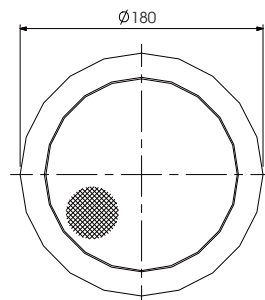

Ceiling Speaker

CY-506

Rated Power   3W
Max Power   10W
Pressure   70-120V

Appearance