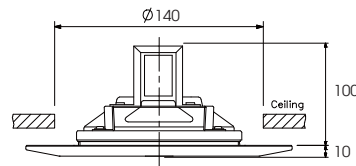

# CY-505

Rated Power            3W  
Max Power             10W  
Pressure                70-120V

Appearance

83-04-0505