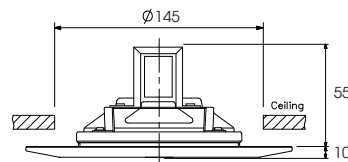

Ceiling Speaker

CY-506

Rated Power   3W
Max Power   10W
Pressure   70-120V

Appearance