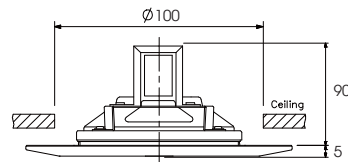

Ceiling Speaker

CY-208

Rated Power   3W
Max Power   10W
Pressure   70-120V

Appearance