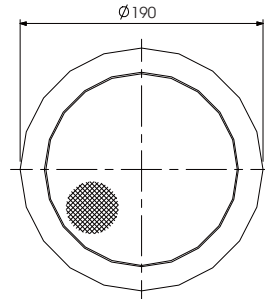

# CY-505

Rated Power            3W  
Max Power             10W  
Pressure                70-120V

Appearance

83-04-0505