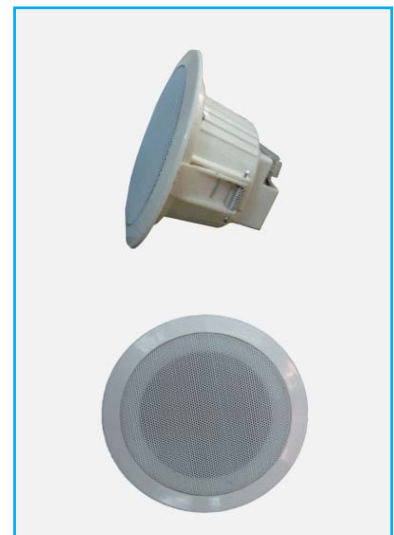

83-04-0208