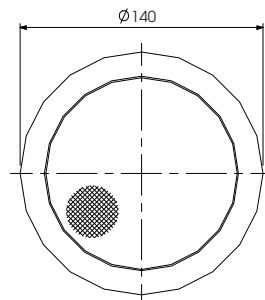

Ceiling Speaker

CY-208

Rated Power   3W
Max Power   10W
Pressure   70-120V

Appearance