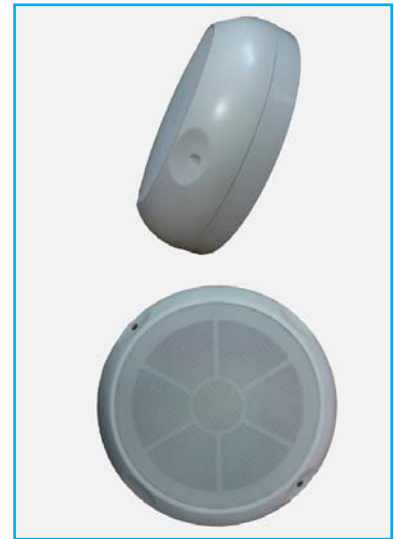

Ceiling Speaker

CY-605

Rated Power 3W
Max Power 10W
Pressure 70-120V

Appearance

83-04-0110

Ceiling Speaker

CY-803

Rated Power 3W
Max Power 10W
Pressure 70-120V

Appearance

83-04-0803

Ceiling Speaker

CY-503

Rated Power 3W
Max Power 10W
Pressure 70-120V

Appearance

83-04-0503