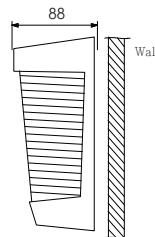

Appearance

83-04-0803

Ceiling Speaker

CY-503

Rated Power 3W
Max Power 10W
Pressure 70-120V

Appearance

83-04-0503