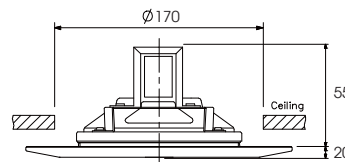

Ceiling Speaker

CY-605

Rated Power 3W
Max Power 10W
Pressure 70-120V

Appearance

83-04-0110

Ceiling Speaker

CY-803

Rated Power 3W
Max Power 10W
Pressure 70-120V