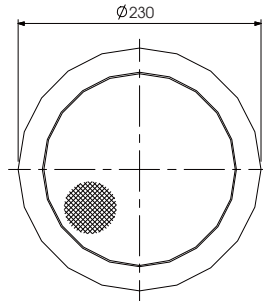

Ceiling Speaker

CY-605

Rated Power 3W
Max Power 10W
Pressure 70-120V

Appearance

83-04-0110

Ceiling Speaker

CY-803

Rated Power 3W
Max Power 10W
Pressure 70-120V