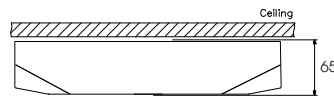

Ceiling Speaker

CY-605

Rated Power 3W
Max Power 10W
Pressure 70-120V

Appearance

83-04-0110

Ceiling Speaker

CY-803

Rated Power 3W
Max Power 10W
Pressure 70-120V