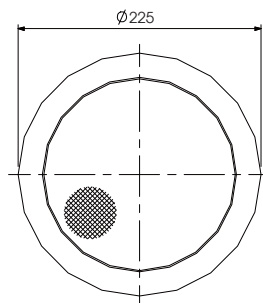

Ceiling Speaker

CY-605

Rated Power 3W
Max Power 10W
Pressure 70-120V

Appearance

83-04-0110

Ceiling Speaker

CY-803

Rated Power 3W
Max Power 10W
Pressure 70-120V