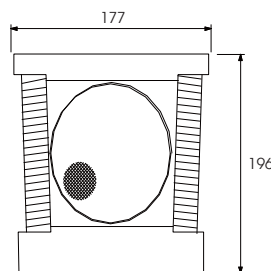

Appearance

83-04-0803

Ceiling Speaker

CY-503

Rated Power 3W
Max Power 10W
Pressure 70-120V

Appearance

83-04-0503